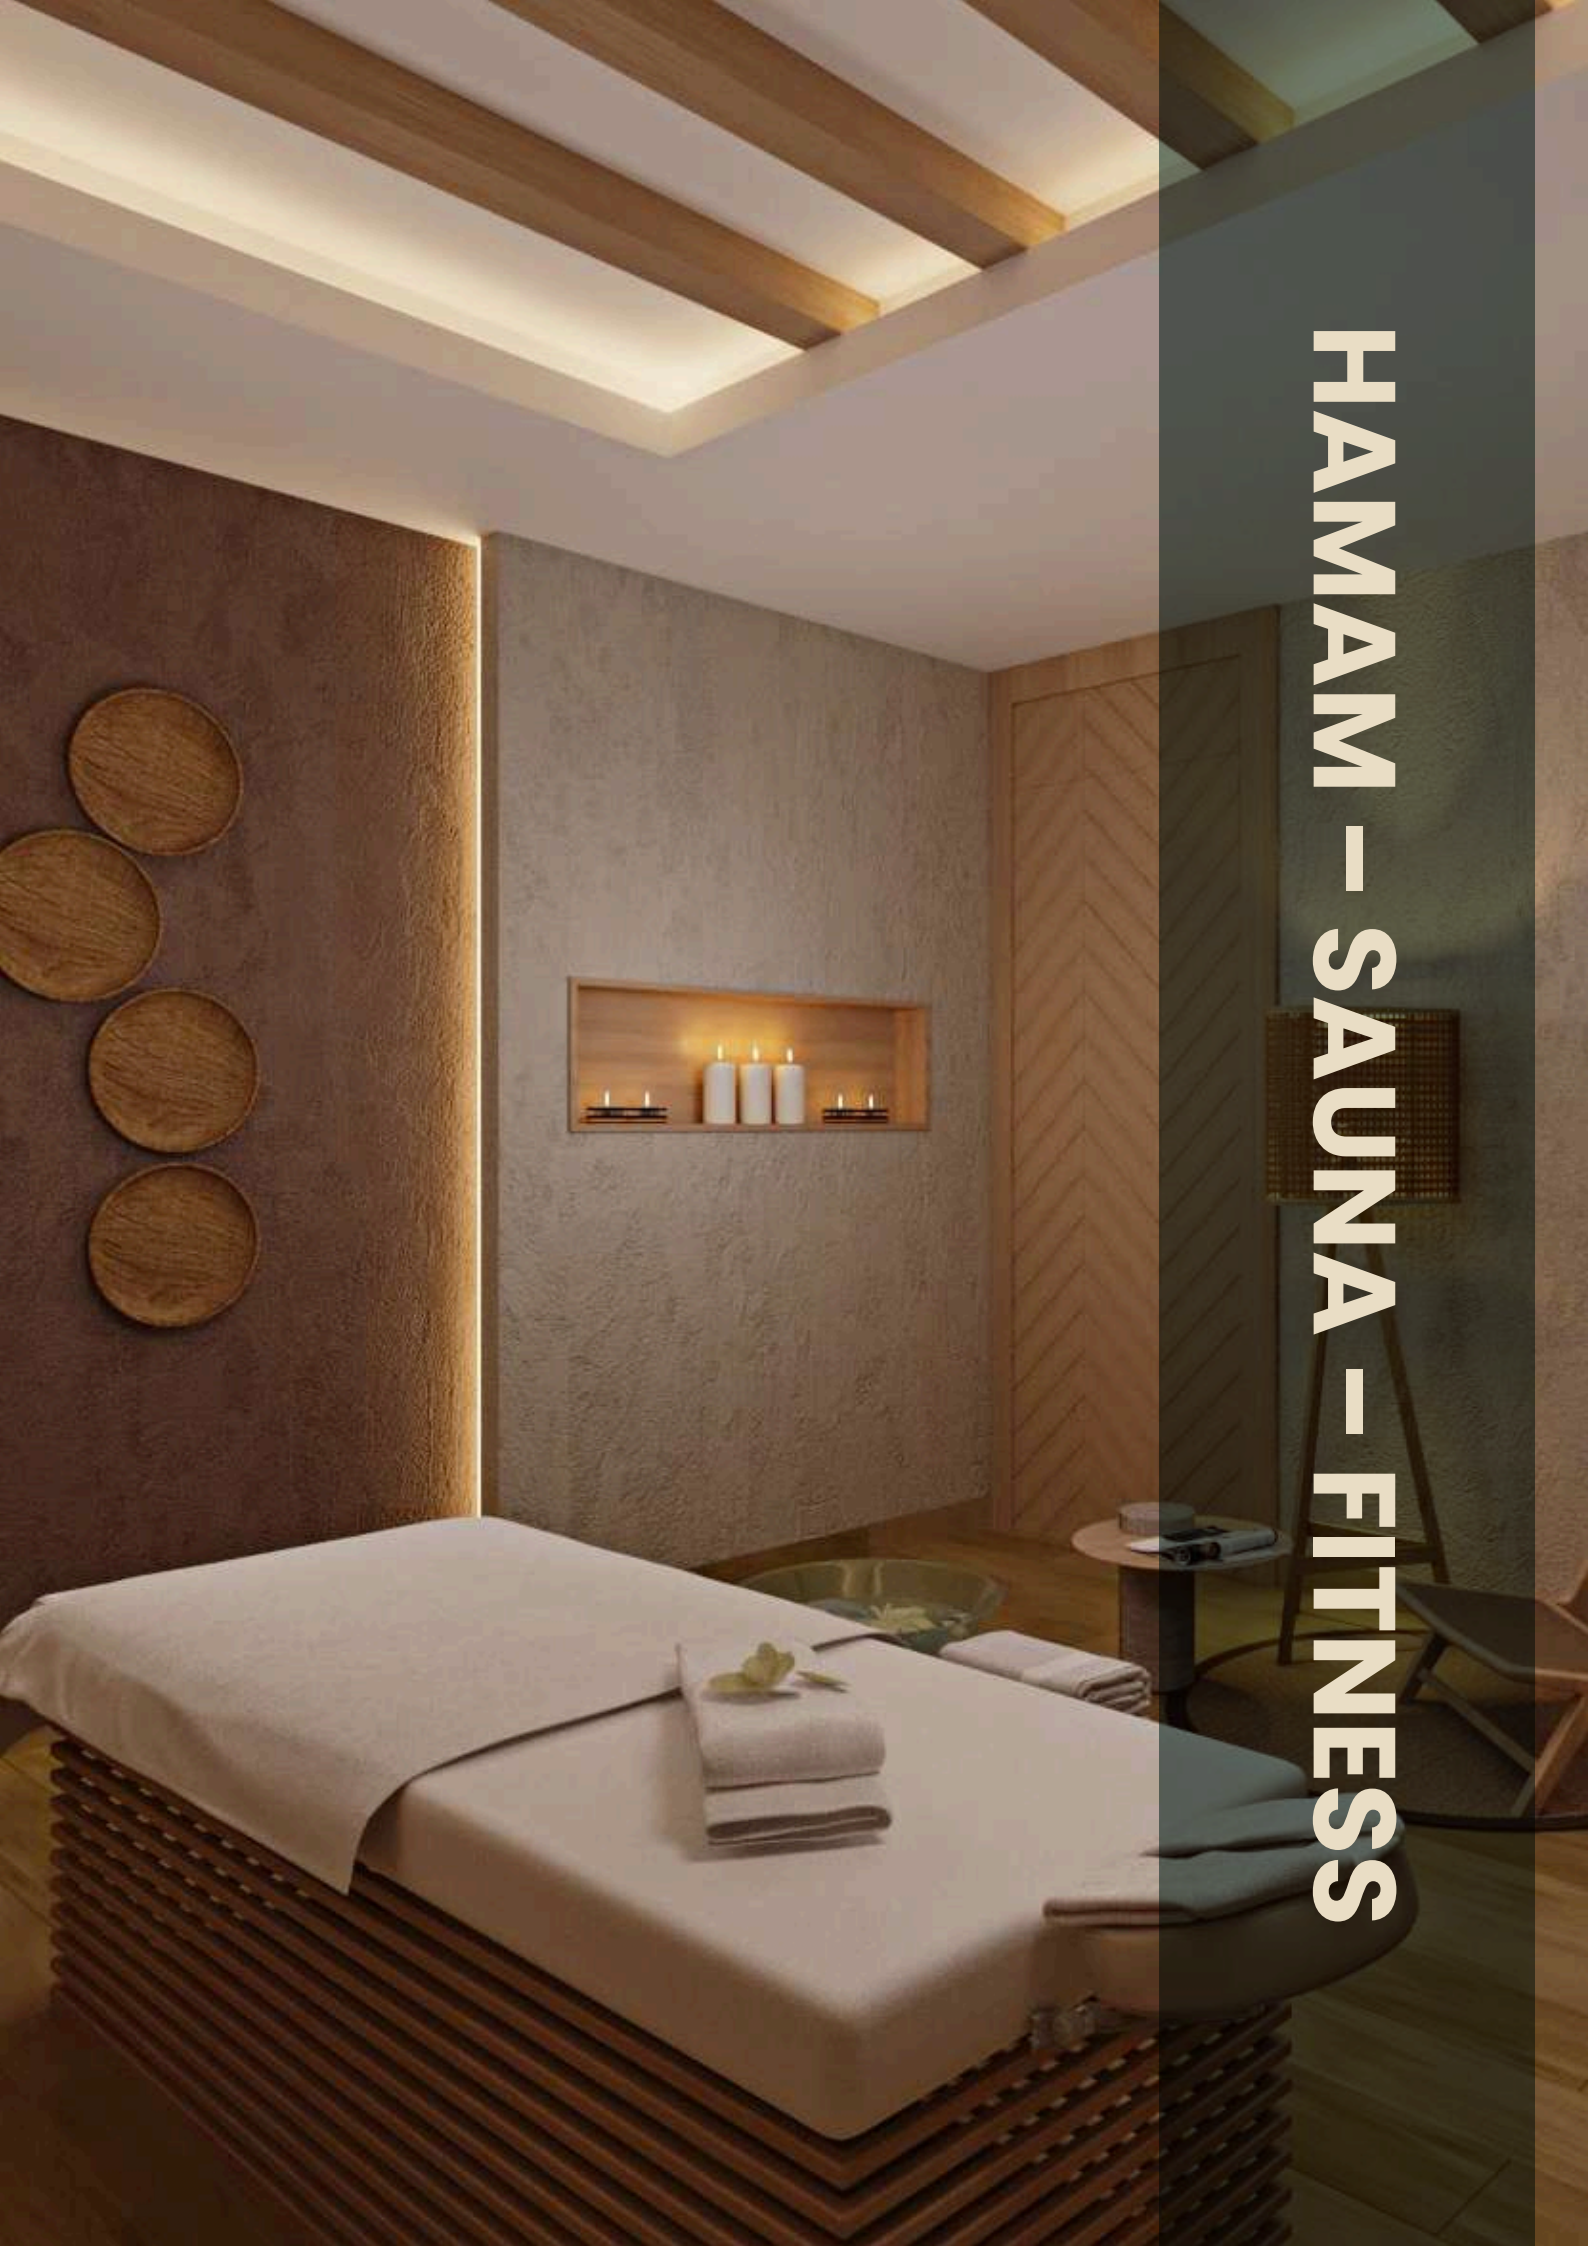

HAMMAM – SAUNA – FITNESS